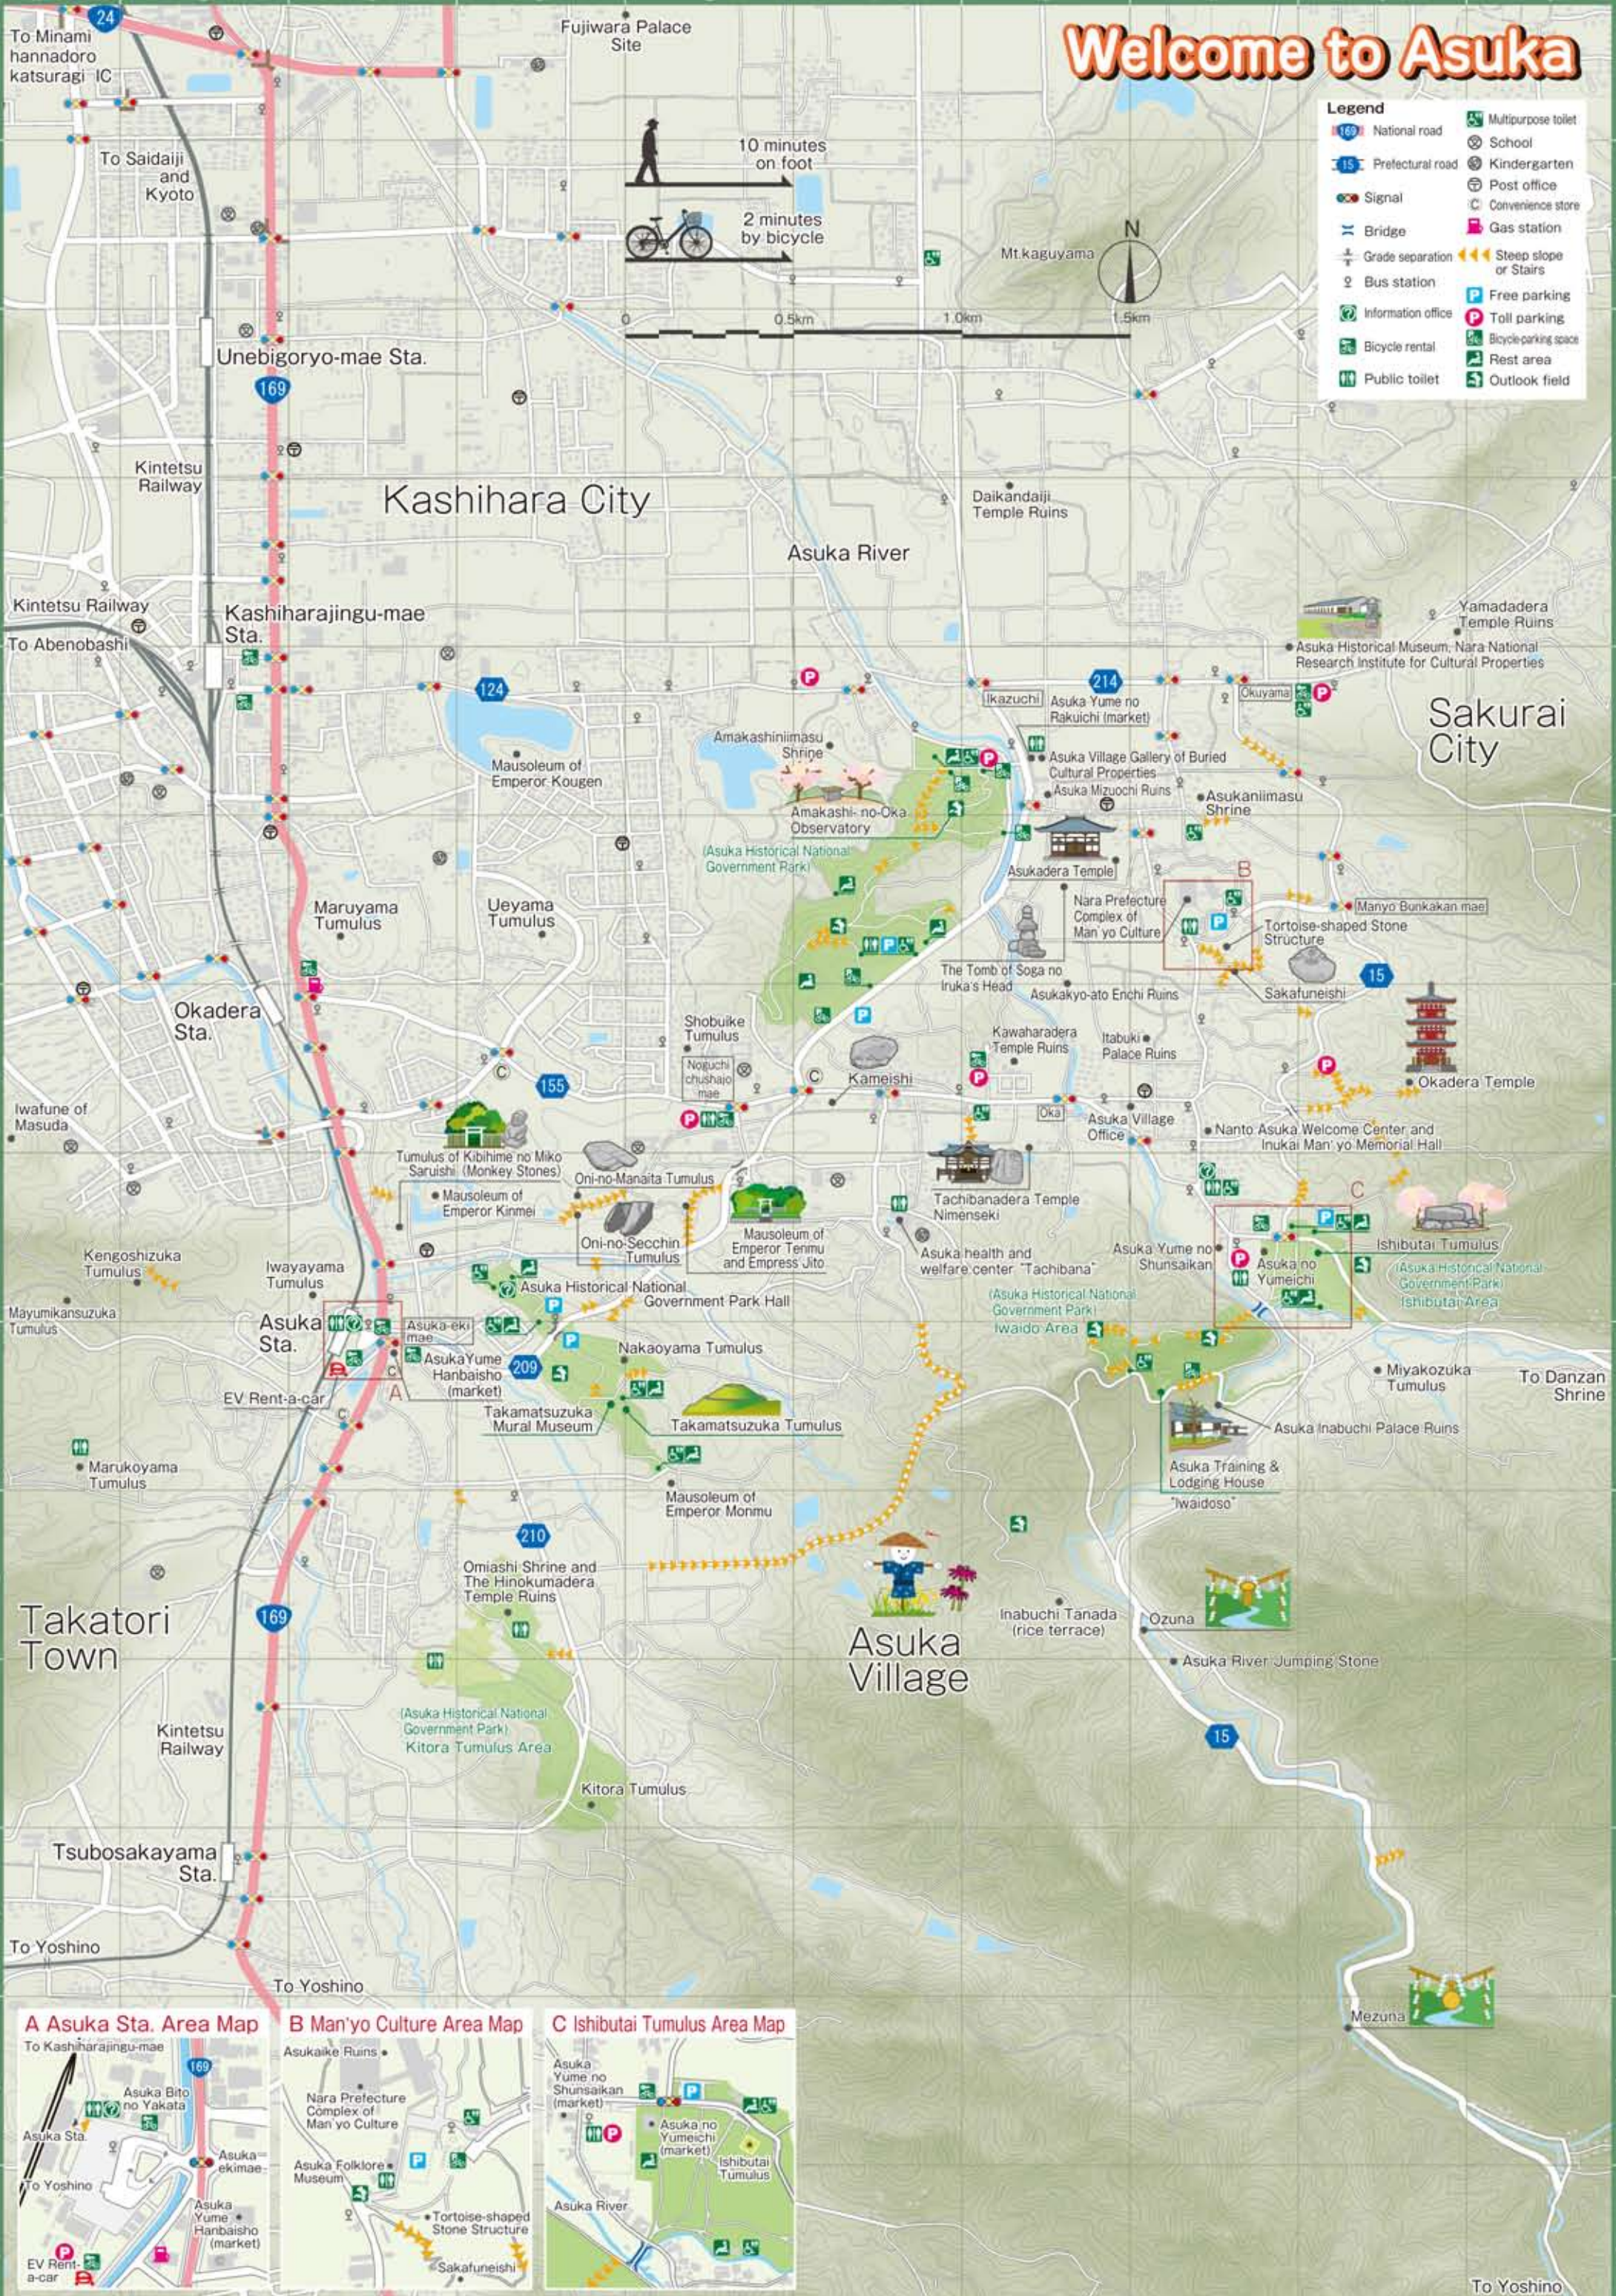

Welcome to Asuka

Legend

	National road		Multipurpose toilet
	Prefectural road		School
	Signal		Kindergarten
	Bridge		Post office
	Grade separation		Convenience store
	Bus station		Gas station
	Information office		Free parking
	Bicycle rental		Toll parking
	Public toilet		Bicycle-parking space
			Rest area
			Outlook field

To Yoshino